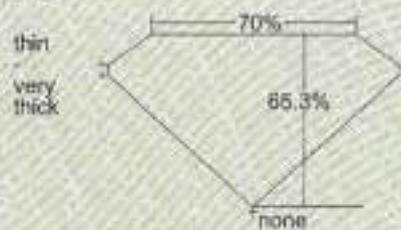

GIA®

GIA REPORT
5222452845

Verify this report at GIA.edu

GIA NATURAL COLORED DIAMOND REPORT

May 18, 2022

Report Type ..... Grading Report

GIA Report Number 5222452845

Shape and Cutting Style ..... Cut-Cornered Rectangular
Modified Brilliant

Measurements ..... 8.79 x 7.75 x 5.07 mm

Carat Weight ..... 3.17 carat

Color Grade ..... Fancy Light Yellow

Color Origin ..... Natural

Color Distribution ..... Even

Clarity Grade VS1

Proportions:

Profile not to actual proportions

Polish ..... Excellent

Symmetry ..... Good

Fluorescence ..... Medium Blue

Inscription(s): GIA 5222452845