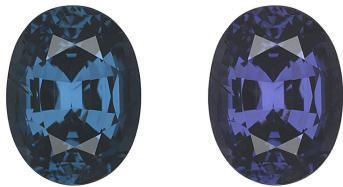

GIA®

GIA GEMOLOGICAL REPORT

SPINEL REPORT

GIA REPORT 1216055067

July 22, 2020

DETAILS

Shape..... Oval
 Cutting Style: Crown Brilliant Cut
 Cutting Style: Pavilion Modified Step Cut
 Transparency Transparent
 Color..... Blue changing to Violet

RESULTS

Species..... Natural Spinel

TREATMENT

No Indications of Heating

Item Description: One loose stone
 Weight: 5.97 carats
 Measurements: 12.55 x 9.41 x 6.81 mm
 Comments: This stone exhibits a change of color when viewed under daylight or fluorescent vs incandescent light.