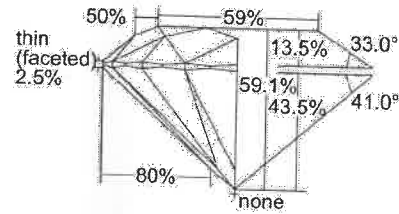

GIA®

GIA REPORT 2175894968

Verify this report at gia.edu

FACSIMILE

This is a digital representation of the original GIA Report. This representation might not be accepted in lieu of the original GIA Report in certain circumstances. The original GIA Report includes certain security features which are not reproducible on this facsimile.

GIA DIAMOND GRADING REPORT	
September 23, 2016	
GIA Report Number	2175894968
Shape and Cutting Style	Round Brilliant
Measurements	15.33 - 15.42 x 9.09 mm
GRADING RESULTS	
Carat Weight	12.86 carat
Color Grade	W to X Range
Clarity Grade	VS1
Cut Grade	Excellent
ADDITIONAL GRADING INFORMATION	
Polish	Excellent
Symmetry	Excellent
Fluorescence	Strong Blue
Comments: Additional pinpoints are not shown.	

PROPORTIONS

Profile to actual proportions