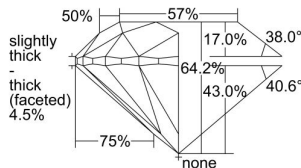

GIA®

FACSIMILE

GIA REPORT 2246775984

Verify this report at gia.edu

GIA DIAMOND DOSSIER®

January 25, 2017
GIA Report Number 2246775984
Shape and Cutting Style ..... Round Brilliant
Measurements ..... 5.99 - 6.08 x 3.87 mm

GRADING RESULTS

Carat Weight ..... 0.90 carat
Color Grade ..... F
Clarity Grade VS1
Cut Grade ..... Very Good

ADDITIONAL GRADING INFORMATION

Polish ..... Very Good
Symmetry ..... Very Good
Fluorescence ..... None
Clarity Characteristics ..... Feather, Pinpoint
Inscription(s): GIA 2246775984

PROPORTIONS

Profile to actual proportions

GRADING SCALES

GIA COLOR SCALE

COLOURLESS	D
	E
	F
	G
	H
	I
	J
NEAR COLOURLESS	K
	L
FAIN	M
	N
	O
	P
	R
	S
	T
	U
	V
	W
	X
	Y
LIGHT	Z

GIA CLARITY SCALE

FLAWLESS	VERY VERY SLIGHTLY INCLUDED	VVS₁	VVS₂	VS₁	VS₂	SI₁	SI₂	I₁	I₂	I₃	
											VERY SLIGHTLY INCLUDED
INTERNALLY FLAWLESS											

GIA CUT SCALE

EXCELLENT
VERY GOOD
GOOD
FAIR
POOR