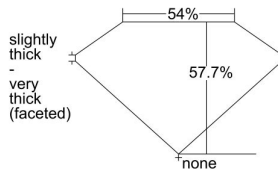

GIA®

FACSIMILE

GIA REPORT 2225499916

Verify this report at GIA.edu

GIA NATURAL DIAMOND DOSSIER®

June 22, 2022
GIA Report Number 2225499916
Shape and Cutting Style ..... Pear Brilliant
Measurements ..... 7.64 x 4.42 x 2.55 mm

GRADING RESULTS

Carat Weight ..... 0.54 carat
Color Grade ..... G
Clarity Grade VS1

ADDITIONAL GRADING INFORMATION

Polish ..... Very Good
Symmetry ..... Good
Fluorescence ..... None
Clarity Characteristics ..... Crystal, Pinpoint
Inscription(s): GIA 2225499916

PROPORTIONS

Profile not to actual proportions

GRADING SCALES

GIA COLOR SCALE		GIA CLARITY SCALE		
COLORLESS	D	VERY VERY SLIGHTLY INCLUDED	FLAWLESS	
	E		INTERNALLY FLAWLESS	
	F		VVS₁	
	G		VVS₂	
	NEAR COLORLESS	H	VERY SLIGHTLY INCLUDED	VS₁
		I		VS₂
		J	SLIGHTLY INCLUDED	S₁
		K		S₂
	L	I₁		
	FAINT	M	INCLUDED	I₂
N		I₃		
O		LIGHT		
P				
Q				
R				
S				
T				
VERY LIGHT	U			
	V			
	W			
	X			
COLORLESS	Y			
	Z